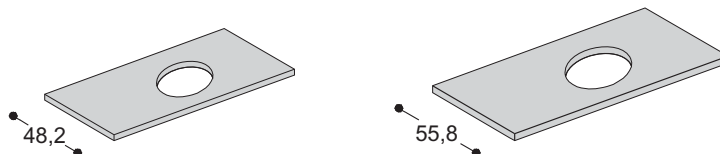

TOP PER BASI PORTALAVABO PER LAVABO SOTTOPIANO, SOPRAPIANO E APPOGGIO - PROF. 48,2 CM e PROF. 55,8 CM
TOP FOR FULLY-RECESSED, SEMI-RECESSED OR TABLETOP WASHBASIN UNIT BASES - DEPTH 48,2 CM and DEPTH 55,8 CM

Lunghezza (cm)	Articolo	Vetro extrachiaro colorato	Vetro extrachiaro satinato colorato	Gruppo A	Gruppo B	Gruppo C Silestone	Gruppo D
Length (cm)	Code	Extraclear colored glass	Extraclear satin colored glass	A group	B group	C group Silestone	D group
		Sp. / Thick. 1 cm		Sp. / Thick. 2 cm		Sp. / Thick. 1,2 cm	Sp. / Thick. 2 cm
		Fascia di Prezzo / Price range					
		1	2	3	4	5	6
70	L7AT0608	€ 365	€ 602	€ 184	€ 322	€ 555	€ 538
80	L7AT0610	€ 390	€ 627	€ 241	€ 421	€ 630	€ 645
105	L7AT0612	€ 431	€ 668	€ 288	€ 506	€ 810	€ 774
110	L7AT0613	€ 438	€ 676	€ 316	€ 555	€ 847	€ 849
115	L7AT06F4	€ 450	€ 687	€ 320	€ 562	€ 883	€ 859
120	L7AT0614	€ 461	€ 698	€ 341	€ 598	€ 920	€ 914
140	L7AT0616	€ 498	€ 736	€ 393	€ 690	€ 1.066	€ 1.055
145	L7AT0617	€ 510	€ 747	€ 418	€ 733	€ 1.102	€ 1.070
150	L7AT06F5	€ 520	€ 757	€ 421	€ 739	€ 1.139	€ 1.079
155	L7AT0618	€ 528	€ 765	€ 443	€ 760	€ 1.175	€ 1.133
160	L7AT0619	€ 550	€ 788	€ 446	€ 782	€ 1.211	€ 1.196
175	L7AT0620	€ 568	€ 806	€ 463	€ 809	€ 1.321	€ 1.243
180	L7AT0621	€ 580	€ 817	€ 470	€ 824	€ 1.357	€ 1.259
185	L7AT06F1	€ 588	€ 825	€ 473	€ 829	€ 1.394	€ 1.268
190	L7AT0622	€ 598	€ 835	€ 493	€ 863	€ 1.430	€ 1.319
195	L7AT06F2	€ 606	€ 843	€ 498	€ 875	€ 1.467	€ 1.337
200	L7AT0623	€ 617	€ 854	€ 514	€ 902	€ 1.503	€ 1.266
210	L7AT0624	€ 635	€ 872	€ 537	€ 941	€ 1.576	€ 1.440

Aggiunta secondo foro lavabo: € 63 per lavabo da appoggio e incasso sopraiano, € 95 per lavabo sottopiano.
Additional second hole for washbasin: € 63 for top or semi-recessed washbasin, € 95 for fully-recessed washbasin.